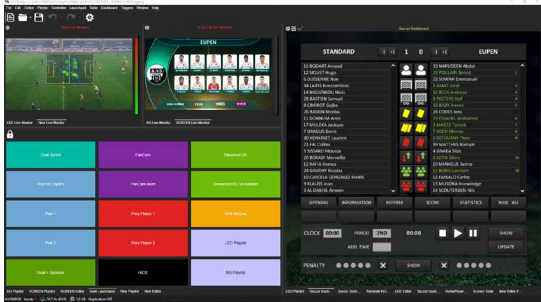

DELTA-STADIUM IS THE MOST ACCURATE SOLUTION TO MANAGE THE ENTIRE STADIUM 4K/8K SCREENS AND LED RIBBONS, AND SHOW CONTROL AT YOUR FINGERTIPS. TAKE FAN ENGAGEMENT TO THE NEXT LEVEL BY EASILY AND QUICKLY TRIGGERING AUDIOVISUAL EFFECTS OF YOUR GAME-DAY HIGHLIGHTS. REGARDLESS OF SCREEN SHAPE, SIZE OR RESOLUTION, DELTA-STADIUM PROVIDES UNLIMITED CONTROL, GENERATING EXTRA SOURCE OF REVENUES FOR CLUBS AND NEW OPPORTUNITIES FOR SPONSORS.

TURNKEY SOLUTION

DELTA-stadium is a turnkey solution from the software to the hardware. The combination of its intuitive user interface and its state-of-the-art graphic engine (**DELTA-cg**) offer unparalleled flexibility and quality for live production. Associated with its real-time graphic **Template Editor**, you've the creative freedom to design advanced graphical projects and import them seamlessly in **DELTA-stadium** even while on air.

DELTA-CG Engine