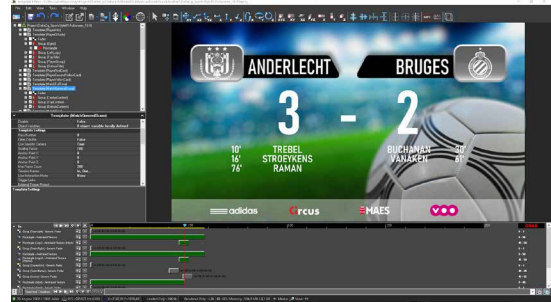

DELTA-STADIUM IS THE MOST ACCURATE SOLUTION TO MANAGE THE ENTIRE STADIUM 4K/8K SCREENS AND LED RIBBONS, AND SHOW CONTROL AT YOUR FINGERTIPS. TAKE FAN ENGAGEMENT TO THE NEXT LEVEL BY EASILY AND QUICKLY TRIGGERING AUDIOVISUAL EFFECTS OF YOUR GAME-DAY HIGHLIGHTS. REGARDLESS OF SCREEN SHAPE, SIZE OR RESOLUTION, DELTA-STADIUM PROVIDES UNLIMITED CONTROL, GENERATING EXTRA SOURCE OF REVENUES FOR CLUBS AND NEW OPPORTUNITIES FOR SPONSORS.

TURNKEY SOLUTION

DELTA-stadium is a turnkey solution from the software to the hardware. The combination of its intuitive user interface and its state-of-the-art graphic engine (**DELTA-cg**) offer unparalleled flexibility and quality for live production. Associated with its real-time graphic **Template Editor**, you've the creative freedom to design advanced graphical projects and import them seamlessly in **DELTA-stadium** even while on air.

DELTA-CG Engine

Template Editor

01

.PLAY CONTENT ACCURATELY

The ultimate solution for pixel-perfect content delivery to any LED screen. With our groundbreaking ScreenMatrix technology, experience seamless synchronization and stunning 2D/3D graphics in real-time. From giant screens to halo panels, **DELTA-stadium** has you covered. Elevate your sports experience with specially adapted visuals for football, rugby, basketball, and tennis.

DELTA-stadium is an easy-to-operate solution with a user-friendly and intuitive interface . It synchronizes playlists and screens with high precision, elevating live events to a whole new level of fan engagement.